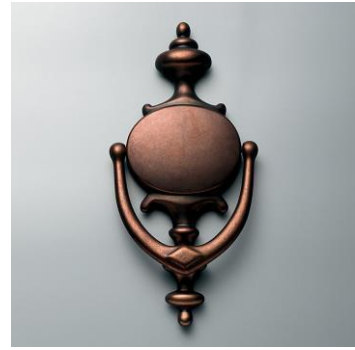

Product Ref. LBDH 010
Description: Lever on Plate Door Handle
Surface Finish: Polished Chrome

Product Ref. LBDH 014
Description: Luxury Door Knocker
Surface Finish: Antique Copper

Product Ref.LBDH 011
Description: Lever on Square Rose Handle
Surface Finish: Matte Black

Product Ref.LBH 015 Description:Luxury
Brass Door Knocker Surface Finish:
Antique Copper

Product Ref.LBDH 012
Description: Lever Knob on Square Plate
Surface Finish: Oil Rubbed Bronze

Product Ref.LBDH 016
Description: Ring Door Knocker
Surface Finish: Brushed Nickel

Product Ref.LBDH 013
Description: Lever on Round Rose Handle
Surface Finish: Antique Brass

Product Ref.LBDH 017
Description: Luxury Door Knocker
Surface Finish: Brushed Satin Nickel

Product Ref.LBDH 018
Description: Designer Lever on Rose Handle
Surface Finish: Antique Brass

Product Ref.LBDH 021
Description: Luxury Door Knocker
Surface Finish: Antique Brass

Product Ref.LBDH 019
Description: Luxury Lever on Plate Handle
Surface Finish: Antique Bronze

Product Ref.LBDH 022
Description: Modern Door Knocker
Surface Finish: Blue Nickel