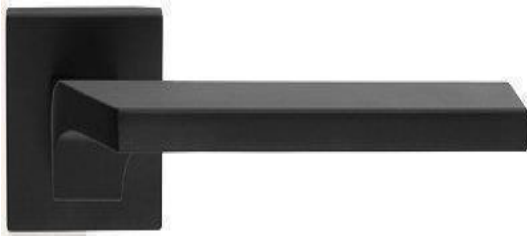

Product Ref. LBDH 010
Description: Lever on Plate Door Handle
Surface Finish: Polished Chrome

Product Ref. LBDH 014
Description: Luxury Door Knocker
Surface Finish: Antique Copper

Product Ref.LBDH 011
Description: Lever on Square Rose Handle
Surface Finish: Matte Black

Product Ref.LBH 015 Description:Luxury
Brass Door Knocker Surface Finish:
Antique Copper

Product Ref.LBDH 012
Description: Lever Knob on Square Plate
Surface Finish: Oil Rubbed Bronze

Product Ref.LBDH 016
Description: Ring Door Knocker
Surface Finish: Brushed Nickel

Product Ref.LBDH 013
Description: Lever on Round Rose Handle
Surface Finish: Antique Brass

Product Ref.LBDH 017
Description: Luxury Door Knocker
Surface Finish: Brushed Satin Nickel

Product Ref.LBDH 018
Description: Designer Lever on Rose Handle
Surface Finish: Antique Brass

Product Ref.LBDH 020
Description: Luxury Lever on Plate Handle
Surface Finish: Antique Brass

Product Ref.LBDH 023
Description: Luxury Bell Push
Surface Finish: Polished Brass

Product Ref.LBDH 024
Description: Luxury Door Bell Push Button
Surface Finish: Antique Bronze