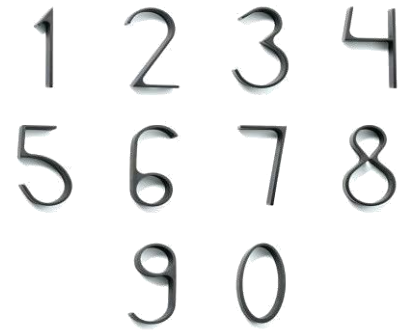

Product Ref.LBDH 029
Description: Raised Brass Numeral
Surface Finish: Polished Brass

Product Ref.LBDH 031
Description: Brass Numerals
Surface Finish: Black Matte